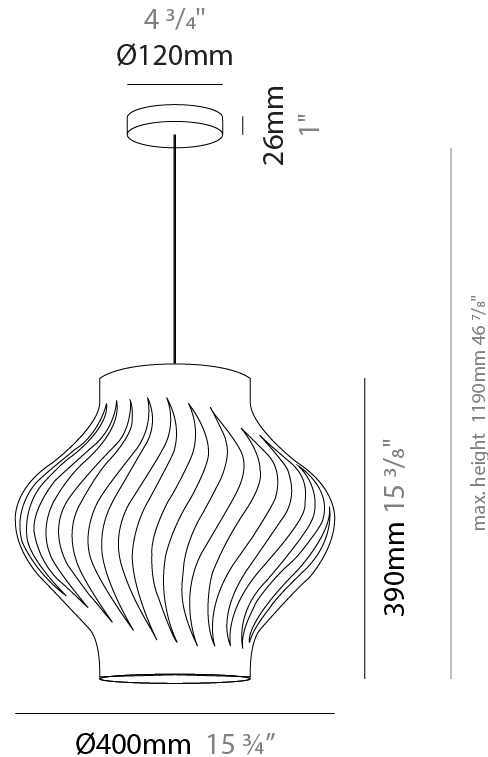

PROJECT	
TYPE	
SPECIFIER	
QUANTITY	
DATE	

HELIOS SHELL SUSPENSION

D61030-

base number   Finish
Options

1. To build a product code in our configurator select the specify button on the base model # product page
2. To build a manual product code on this datasheet choose from the options listed below in blue font and add the suffix to the base model #

GENERAL

Series: Helios
Subseries: Helios Shell
Brand: Linea Zero
Division: Design
Mounting Type: Suspension
Mounting Location: Ceiling
Subcategory: Pendant

PHYSICAL

Shape: Abstract
Diameter (mm): 400
Diameter (in): 15 3/4
Height (mm): 390
Height (in): 15 3/8
Max. Overall Height (mm): 1190
Max. Overall Height (in): 46 7/8
Light Distribution: Omnidirectional
Diffuser: Polilux™ Shade - See Finish Options
[Fixture Finish: WHI / BLK / PBL / POR / PGN / COP / NGD / PKM / SIL](#)
Fixture Material: Polilux™/ Metal holder
Cable Details: Cable length 31"

ELECTRICAL

Number of Lamps: 1
Lamp Type: LED Retrofit
Bulb Included: Bulb Not Included
Max. Wattage Per Lamp (W): 7
Lamp Base: E26
Input Voltage (V): 120
Upon Request: 277Vac / GU24

LED

OPTICAL

RATINGS AND CERTIFICATIONS

Certified By: Certified for North American Standards
IP rating: IP20